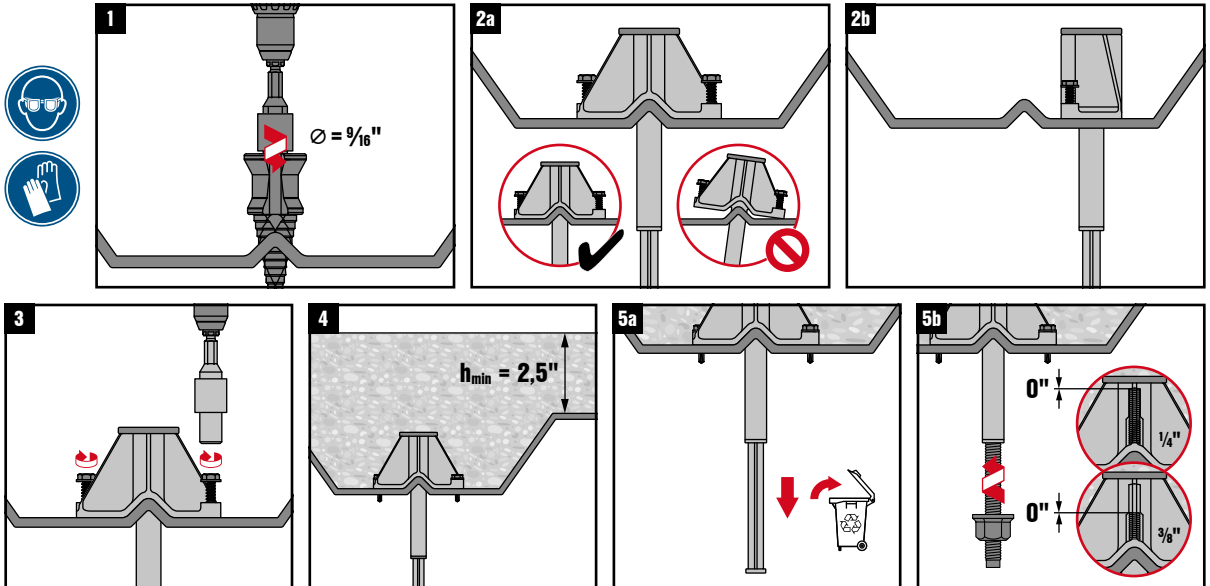

qr.hilti.com/2221458

Made in Taiwan
Hilti = trademark of
Hilti Corp., Schaan, LI

LOT NUMBER: