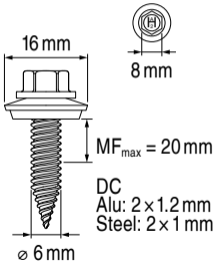

S-MS 51S 6.0x38 K

#2414920

K2 Article Number:
#2000157
Thread-forming
metal screw 6.0x38

Rostfrei / Inox / Stainless A2

2422635-05.2024